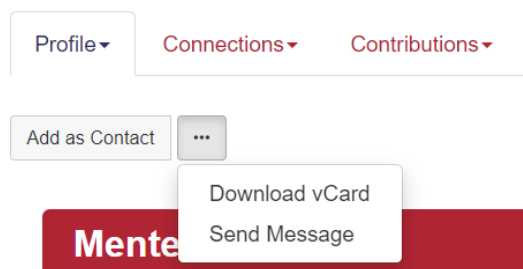

2. You can search by name, location, and/or the fields mentees have filled out in their profiles (these match the fields you filled out in your mentor profile).
3. Once you have selected the fields you want to use in your search, click the “Find Mentees” button to view the results.
4. The number of results will vary depending on which and how many fields you selected. If you get too many or too few results, try narrowing or widening your search.
5. Click on a person’s name to view their profile and determine whether you would be compatible.
6. If you wish to request them as a mentee, click “Send Mentee Request” at the bottom of their profile.
7. We recommend also sending them a message to tell them about yourself and why you think a mentoring relationship would benefit both of you. You can send a message by clicking the three dots at the top of their profile, then clicking “Send Message”

Note that AONL does not have strict requirements that you must follow in your mentoring relationship, so you and your mentee can determine how often you want to meet, whether to do so in person or virtual, etc. based on what works best for you.

AONL does provide mentoring resources that can be found on the [Mentor Match info page](#).

Mentoring Resources

- [Mentor Match FAQs](#)
- [Mentee Development Worksheet](#)
- [Helpful Tips for a Successful Mentoring Relationship](#)
- [Suggested Structure for Your Mentoring Relationship](#)