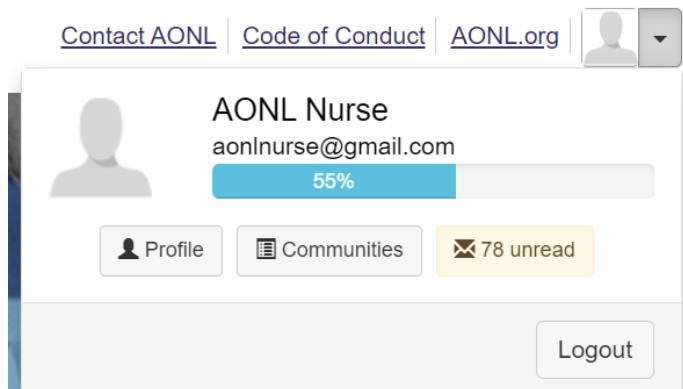

Sign up as a mentor in AONL's Mentor Match

1. Navigate to the Leader2Leader community website: <https://leaders.aonl.org>
2. Login to your account or confirm that you are already logged in by checking your profile in the upper right-hand corner.

3. Hover over "Mentor Match" in the navigation bar, then click the down arrow
4. Click "Enroll as a Mentor"

5. Fill out each field on the page to build your mentor profile (this is separate from your main member profile as the fields specifically pertain to mentoring).
6. Click "Save" at the bottom of the page once all fields are completed.